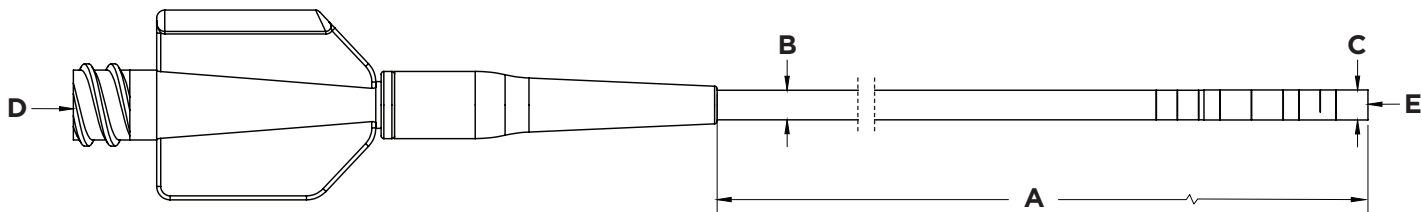

## GET THERE >>>

- Progressively softer coiled distal tip designed for safe and smooth navigation
- Large .088" ID to allow for delivery of a wide range of therapeutic devices

## STAY THERE >>>

- Braided reinforced proximal segment enhances support, pushability and kink resistance

# BALLAST

LONG SHEATH

**6F 088**

- Large .088” ID to allow for delivery of a wide range of therapeutic devices

**GET THERE. STAY THERE.**

	A	B	C	D	E
PART NUMBER	USABLE LENGTH	PROXIMAL OD	DISTAL OD	PROXIMAL ID	DISTAL ID
<b>BALLAST80</b>	80 cm	0.106"	0.100"	0.088"	0.088"
<b>BALLAST90</b>	90 cm				
<b>BALLAST100</b>	100 cm				